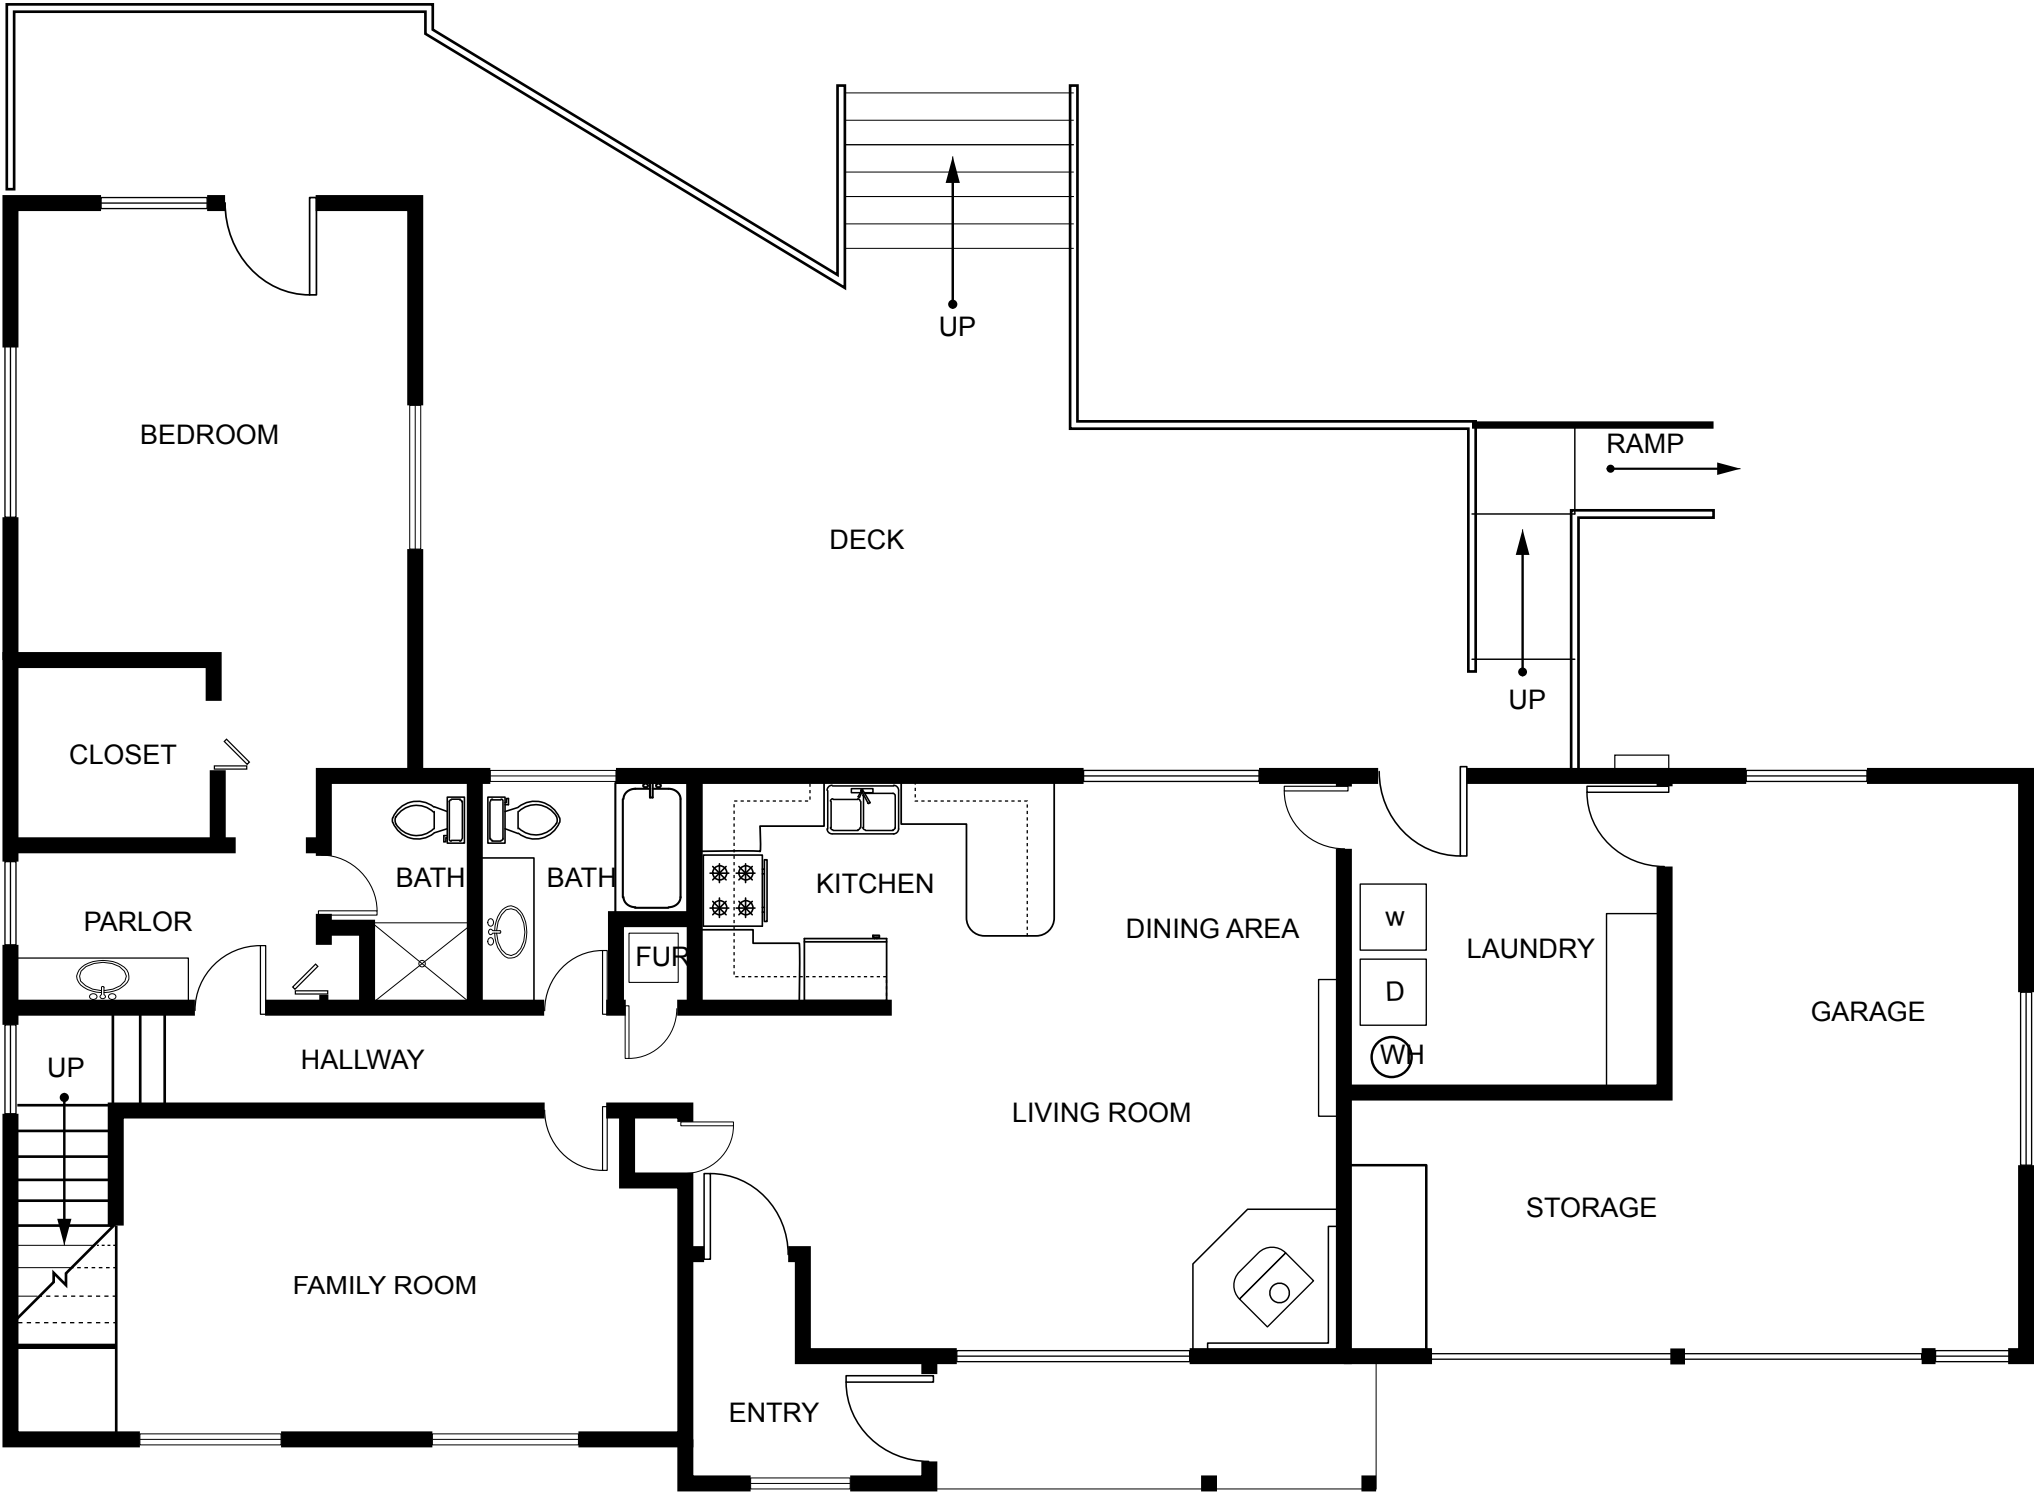

3090 MARTIN DRIVE, TAHOE CITY, CA 96145

LOWER LEVEL

UPPER LEVEL

NOT TO SCALE

NOTE: FLOOR PLANS, SQUARE FOOTAGE, AND DIMENSIONS ARE APPROXIMATE AND NOT FOR CONSTRUCTION PURPOSES. PROSPECTIVE BUYERS SHOULD NOT RELY ON THESE PLANS, SQUARE FOOTAGE, AND DIMENSIONS IN MAKING THEIR PURCHASE DECISION AND SHOULD CAREFULLY VERIFY THE ABOVE ITEMS AND ALL OTHER INFORMATION HEREIN.