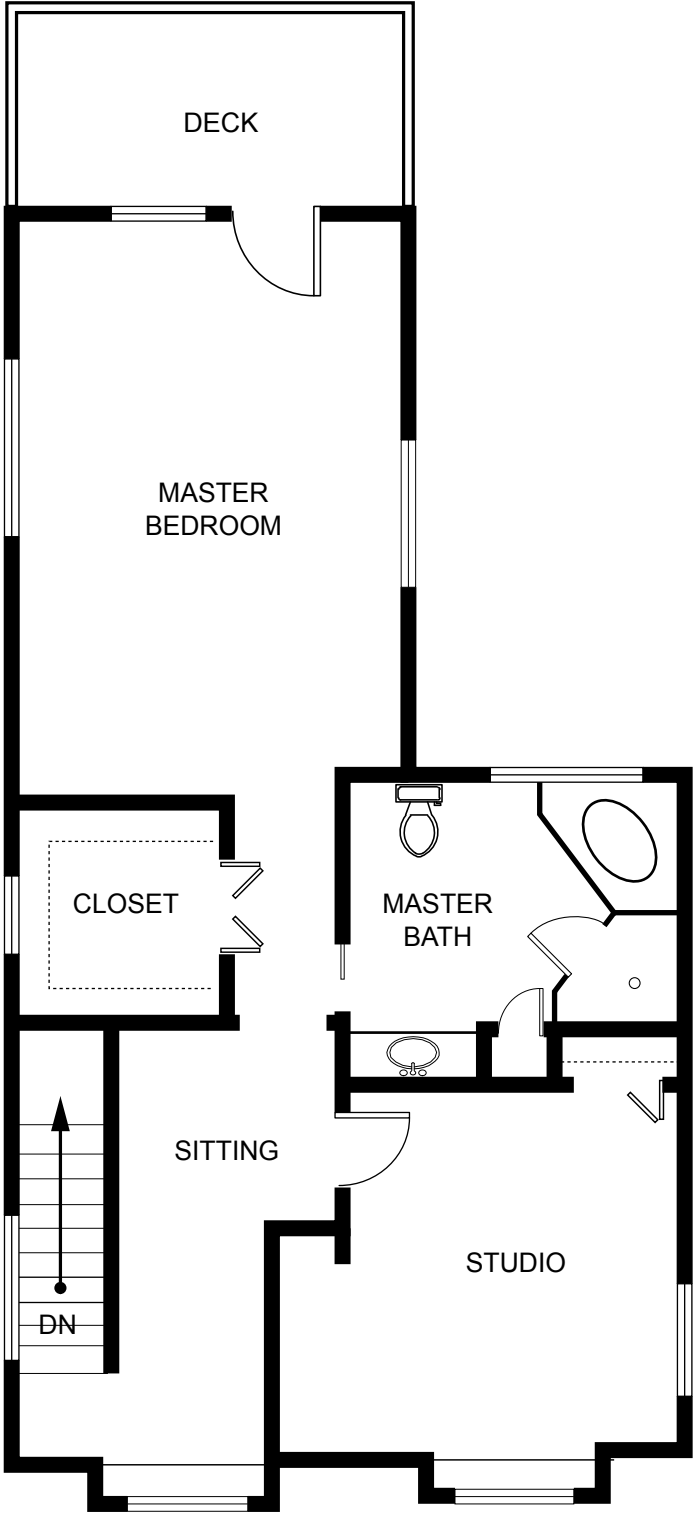

3090 MARTIN DRIVE, TAHOE CITY, CA 96145

LOWER LEVEL

UPPER LEVEL

NOT TO SCALE

NOTE: FLOOR PLANS, SQUARE FOOTAGE, AND DIMENSIONS ARE APPROXIMATE AND NOT FOR CONSTRUCTION PURPOSES. PROSPECTIVE BUYERS SHOULD NOT RELY ON THESE PLANS, SQUARE FOOTAGE, AND DIMENSIONS IN MAKING THEIR PURCHASE DECISION AND SHOULD CAREFULLY VERIFY THE ABOVE ITEMS AND ALL OTHER INFORMATION HEREIN.